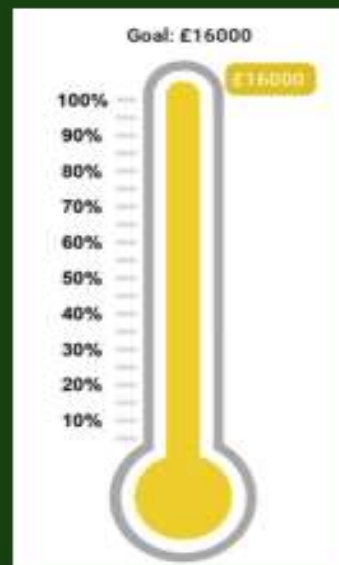

## ASTROTURF CAMPAIGN UPDATE

*We've done it!*

**Thanks to all of your donations,  
volunteering at and attending our  
events over the last 2 terms we've  
managed to reach our target of  
£16000... before Easter!**

**Thank you Hitherfield**

**Quiz Night**

**£1297**

**Big Easter Friday  
& Wonderlicious Bars**

**£2707**

**Additional Justgiving  
Donations (since last reported)**

**£320**

**(All donations total = £3010)**

**TOTAL RAISED - £18,337**

## BIG EASTER FRIDAY

Thank you to everyone who helped out at another brilliant BIG FRIDAY! And many thanks to all of you who came along - including Wonderlicious we raised a completely brilliant £2707!!